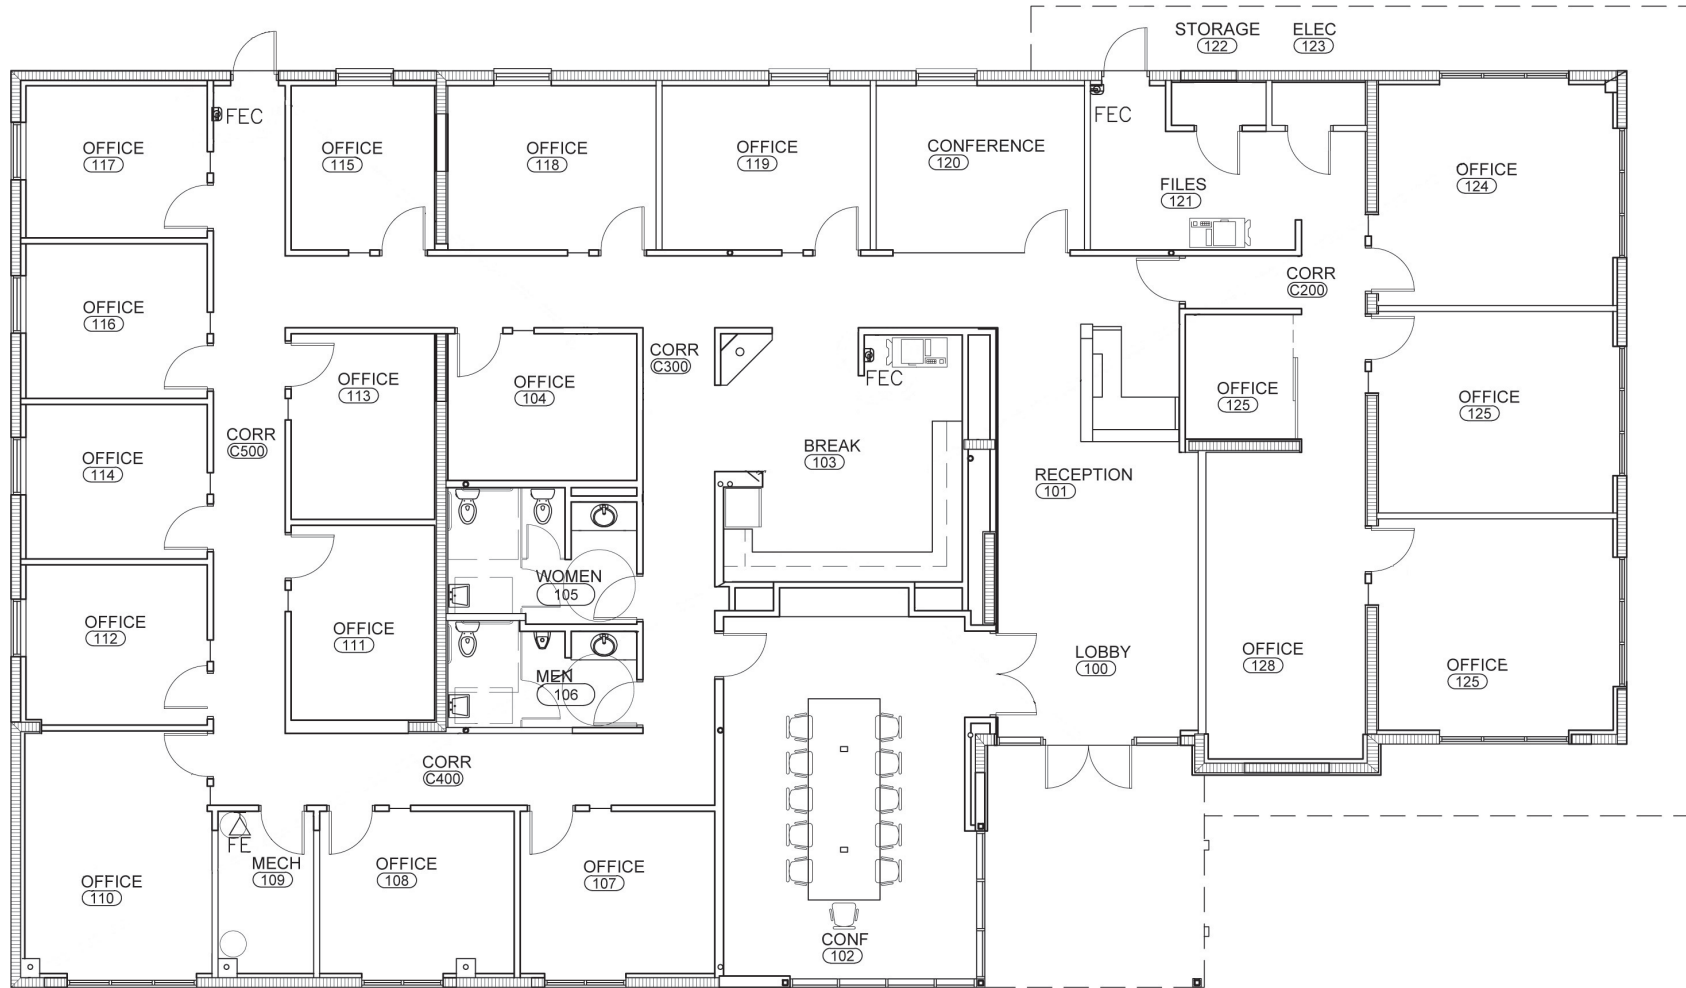

**TAMPA
EXECUTIVE SUITES**

Tampa Executive Office Suites
2503 West Swann Avenue
Tampa, FL 33609

Lisa Brooks
lisa.brooks@tampaexecutivesuites.com
(813) 765-6009